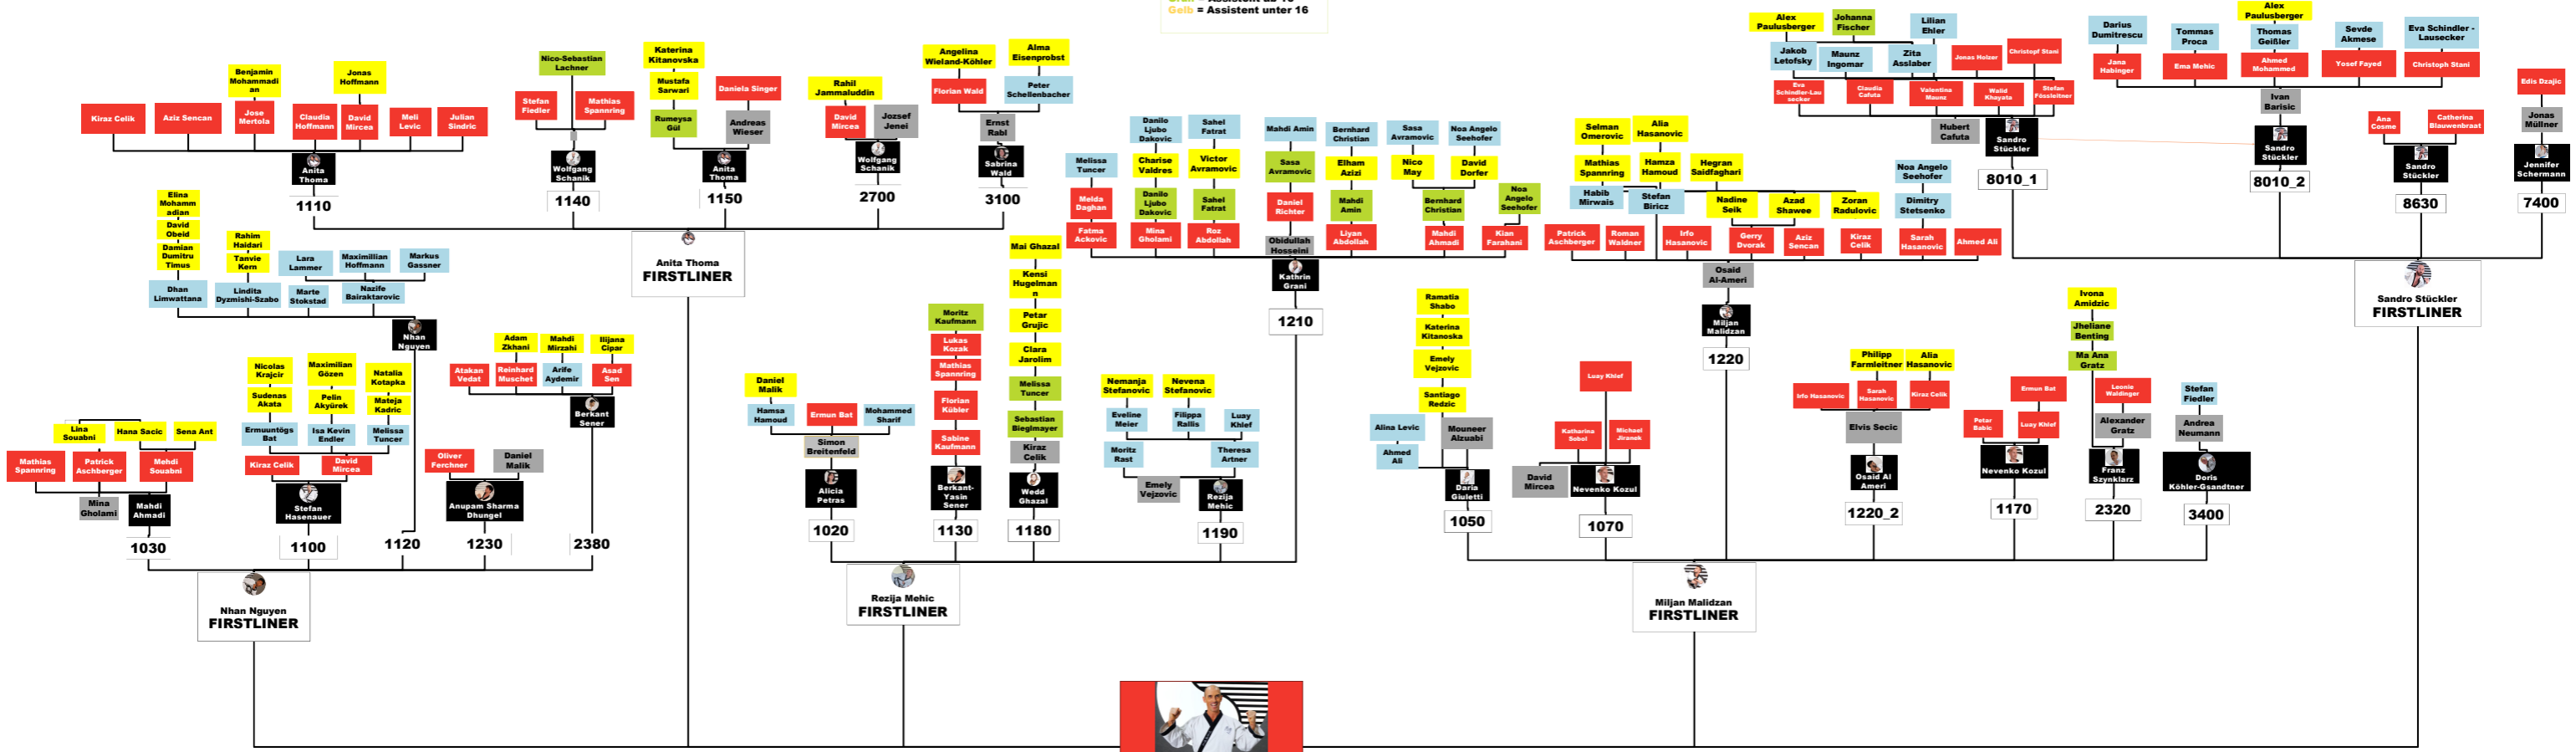

LEGENDE
 Schwarz = Schulleiter
 Grau = Stellvertreter
 Rot = Fixtrainer
 Blau = Springer
 Grün = Assistent ab 16
 Gelb = Assistent unter 16

**Dr. Andreas Held
SABOMNIM**